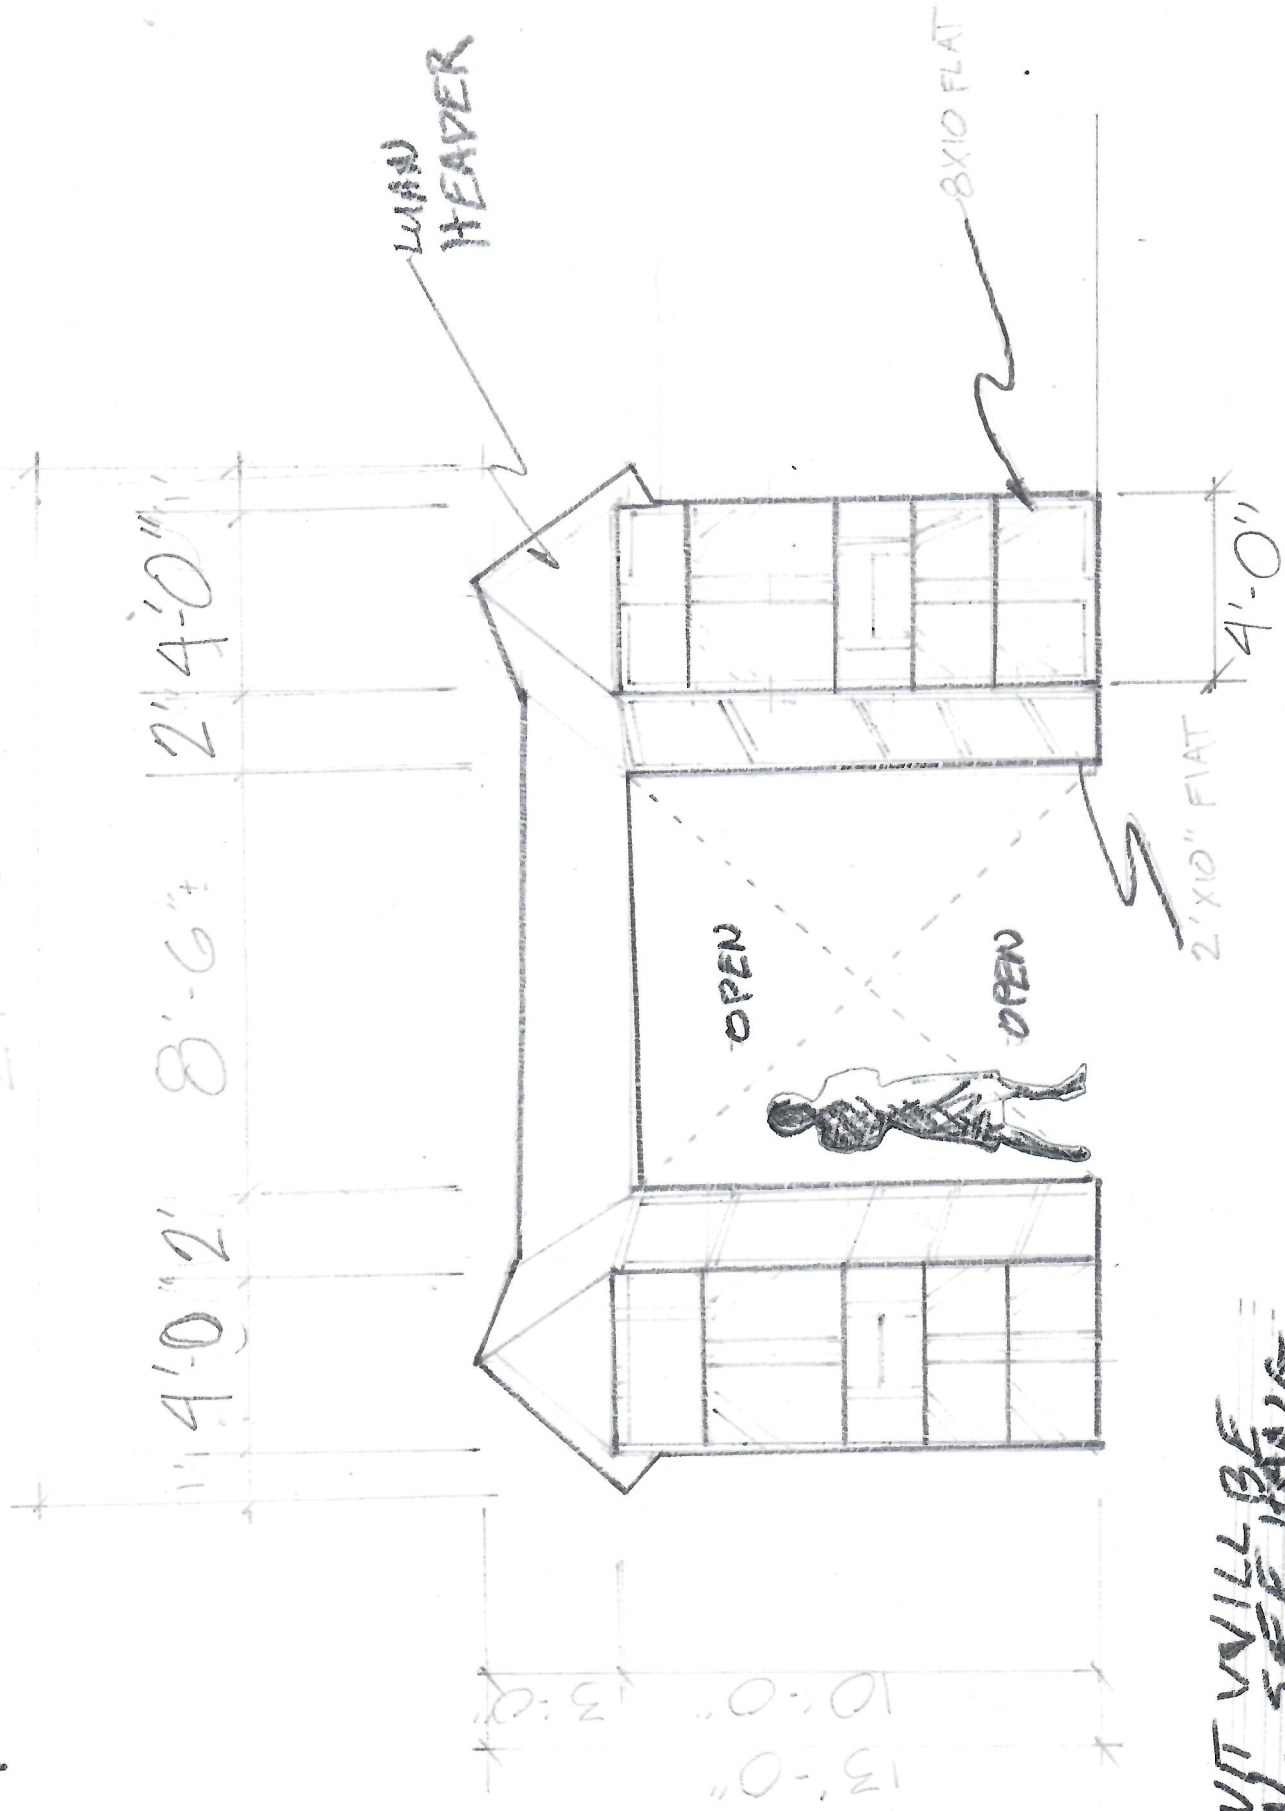

GLOBE PROPRIETUM  
SCALE 1/4" = 1'-0"

NOTE  
THIS UNIT WILL BE  
FLOWN. SEE HANG  
SCHEDULE

CLOSE PROVENIUM  
SCALE 1/4" = 1'-0"

NOTE THIS UNIT WILL BE  
FLOWN. SEE HANG  
SCHEDULE