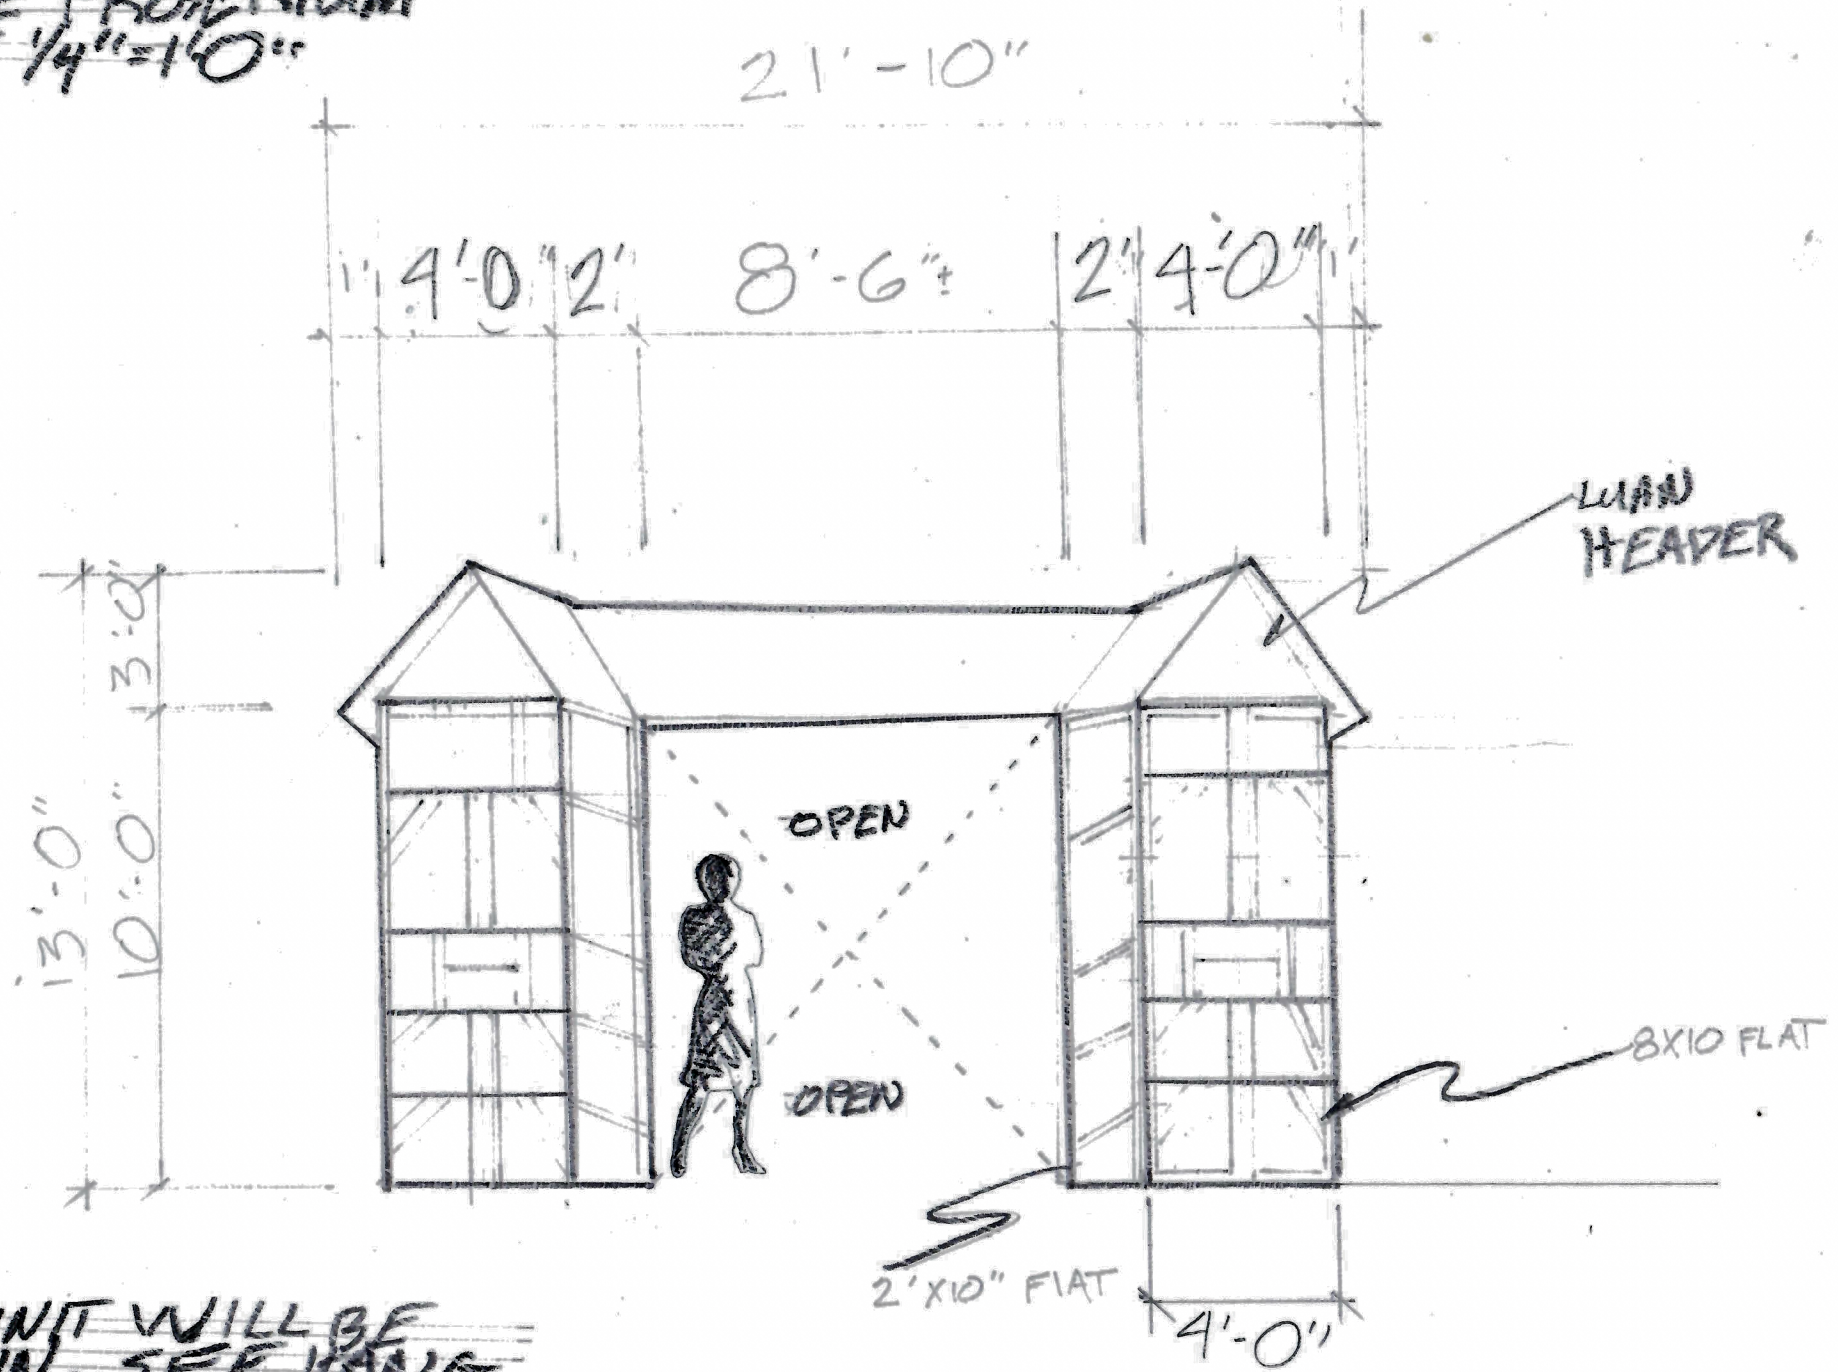

GLOBE PROPRIETUM  
SCALE 1/4" = 1'-0"

NOTE  
THIS UNIT WILL BE  
FLOWN. SEE HANG  
SCHEDULE

CLOSE PROVENIUM  
SCALE 1/4" = 1'-0"

NOTE THIS UNIT WILL BE  
FLOWN. SEE HANG  
SCHEDULE