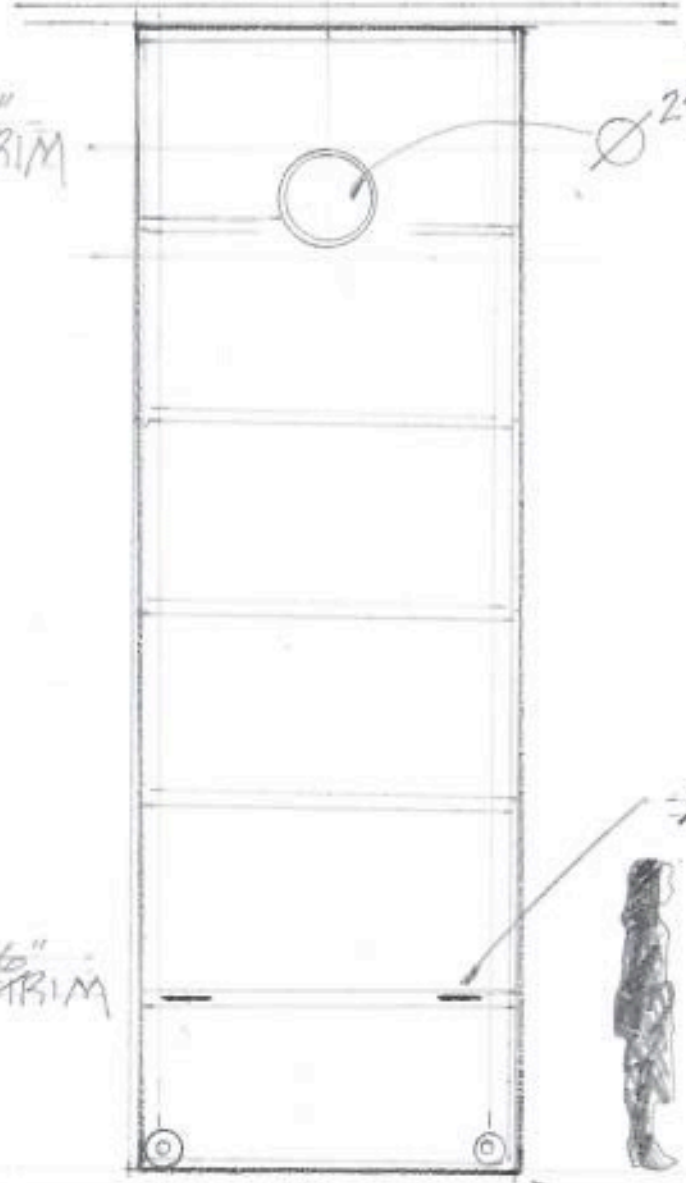

4" TRIM

Paint

6" TRIM

Ø 24"

STAGE L&R
 WALL PANELS
 1/4" = 1'-0"

HANDLE

SIDEWAYS
 CASTERS

THE LIGHT IN
 THE PIAZZA